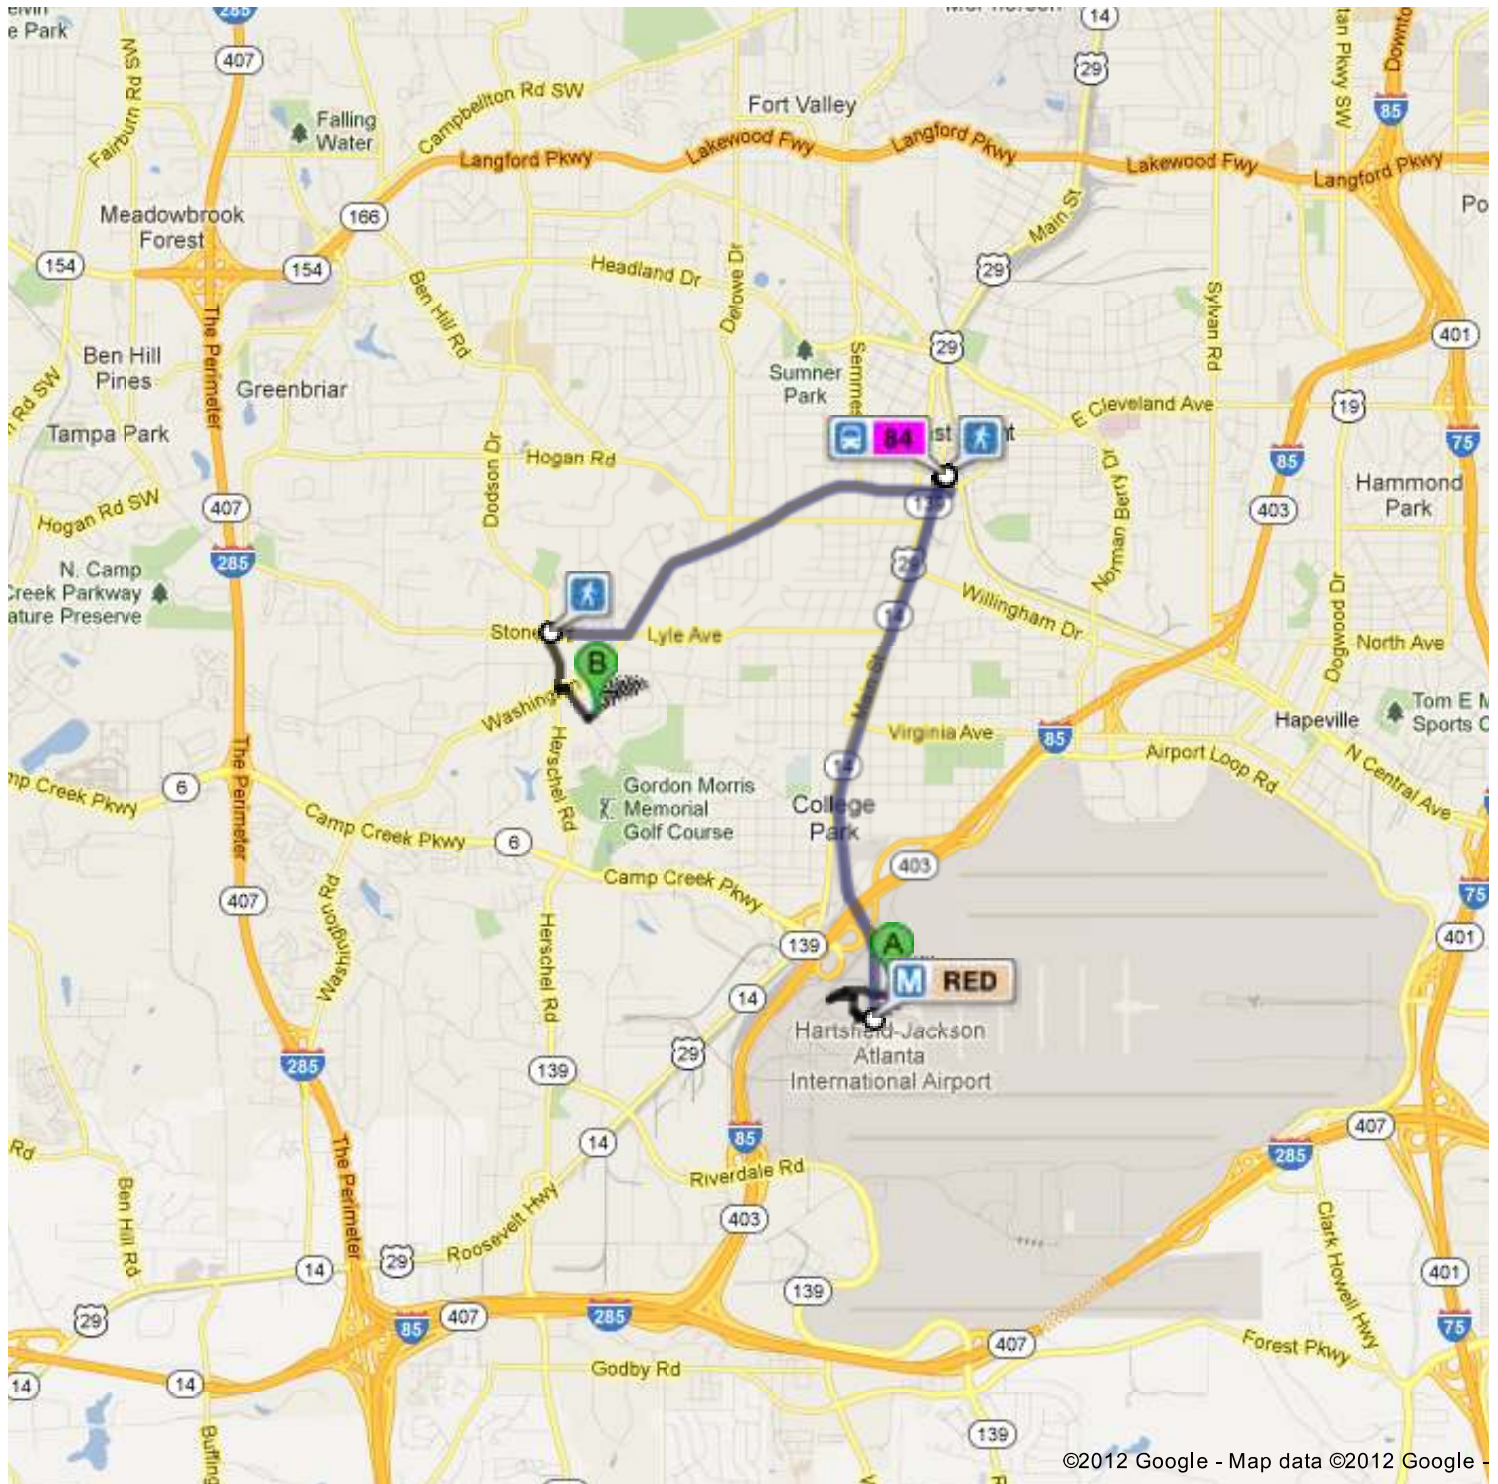

Start **Hartsfield-Jackson Atlanta International Airport, 6000 North Terminal Parkway, Atlanta, Georgia**

End **Muirfield PI**

When 7/6/12 after 12:00pm

Duration 42 mins total

Note from Cheri: Total Duration is 30-40 minutes depending on departure time.

Hartsfield-Jackson Atlanta International Airport, 6000 North Terminal Parkway, Atlanta, Georgia

Walk to Airport Station

About 12 mins

**Airport Station** (Stop ID: 908695)

12:38pm - 12:43pm

Metro rail - RED - RED-North South North Springs Line towards Red Northbound to North Springs Station

(5 mins, 2 stops)

**East Point Station** (Stop ID: 908628)

About 1 min

Walk to Main St@Dorsey Ave

**Main St@Dorsey Ave** (Stop ID: 146900)

12:50pm - 12:58pm

Bus - 84 - East Point/Camp Creek towards 84 East Point / Camp Creek Market PI

(8 mins, 22 stops)

**Stone Rd@Dodson Dr Connector** (Stop ID: 165008)

About 10 mins

Walk to Muirfield PI

Muirfield PI

**Local agency information:** Metropolitan Atlanta Rapid Transit Authority

These directions are for planning purposes only. You may find that construction projects, traffic, weather, or other events may cause conditions to differ from the map results, and you should plan your route accordingly. You must obey all signs or notices regarding your route.